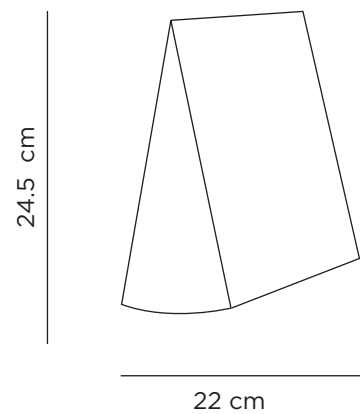

## THE BOOKMARK (SMALL)

Material:  
Various

Dimensions:  
22cm (w) x 10cm (d) x 24.5cm (h)  
9in (w) x 4in (d) x 10in (h)

Weight:  
approx. 5kg

Custom sizes available upon request.

## THE BOOKMARK (LARGE)

Material:  
Various

Dimensions:  
30cm (w) x 22cm (d) x 90cm (h)  
11.8in (w) x 9in (d) x 35in (h)

Weight:  
approx. 110kg

Custom sizes available upon request.

**PAUL COCKSEGE**