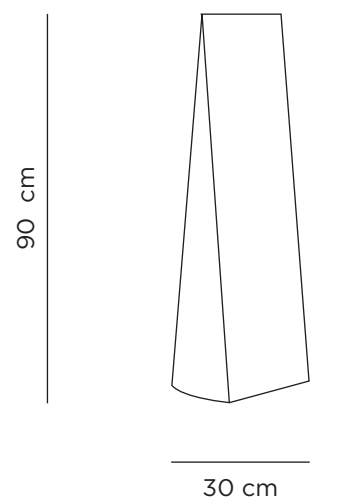

## THE BOOKMARK (SMALL)

Material:  
Various

Dimensions:  
22cm (w) x 10cm (d) x 24.5cm (h)  
9in (w) x 4in (d) x 10in (h)

Weight:  
approx. 5kg

Custom sizes available upon request.

## THE BOOKMARK (LARGE)

Material:  
Various

Dimensions:  
30cm (w) x 22cm (d) x 90cm (h)  
11.8in (w) x 9in (d) x 35in (h)

Weight:  
approx. 110kg

Custom sizes available upon request.

**PAUL COCKSEGE**