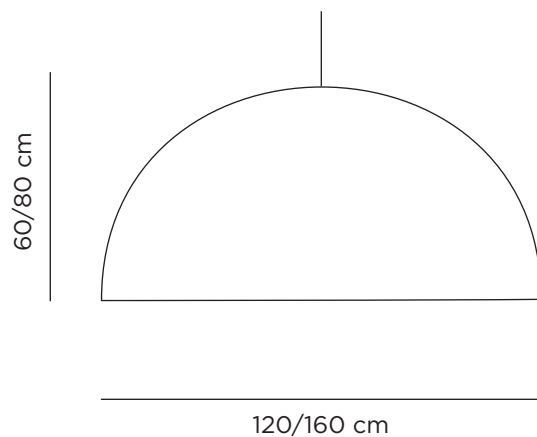

CAPTURE (SMALL)

Material:
Spun Aluminium

Colours:
White Outside, White Inside
Black Outside, White Inside

Dimensions:
120cm (ø)
47in (ø)

Weight:
Approximately 30kg

CAPTURE (BIG)

Dimensions:
160cm (ø)
63in (ø)

Weight:
Approximately 50kg

Custom sizes available upon request.